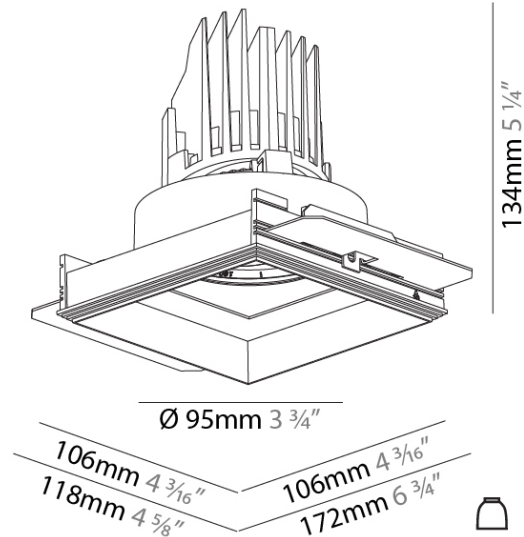

ELECTRICAL
Lamp Type: LED (Zhaga Standard)
Input Wattage (W): 15.5
Total Output Wattage (W): 14.5
Dimming: Tri-Mode (Non-Dimming and Phase Dimming (120Vac only) and 0-10V Dimming)
Driver Included: No
Driver Location: Recessed Housing
Driver Type: Constant Current - Universal
Driver Class: Class 2
Housing: See components
Input Voltage (V): 120 - 277
Constant Current (MA): 500

LED
Number of LEDs: 1
[Color Temperature (°K): 2700 / 3000 / 3500 / 4000](#)
Max. Delivered Lumen (lm): 940 / 980 / 1029 / 1050
Nominal Lumen (lm): 1386 / 1438 / 1511 / 1542
CRI: >90 CRI
Efficiency (%): 87.9 / 88.4 / 87.9
Lamp Life (hrs): 50000
Upon Request: RGB-W Tunable White Special Color Temperature
Special LED

OPTICAL
[Reflector°: 20 / 40 / 60](#)
Adjustability: Rotational 355°; Tilt 30°
Upon Request: Special Beam Angles

RATINGS AND CERTIFICATIONS
Zaneen Inc. © 2024, T 909-880-3382, F 416-247-9319, www.zaneen.com

Available for international specifications by adding "INT" at the end of the existing Model #. For assistance on 'custom' specifications, contact zteam@zaneen.com.
Certified By: Certified for North American Standards
In a constant effort to supply the best product, we reserve the right to change specifications or materials without notice. The most recent specification sheets are found at zaneen.com
IP rating: IP20